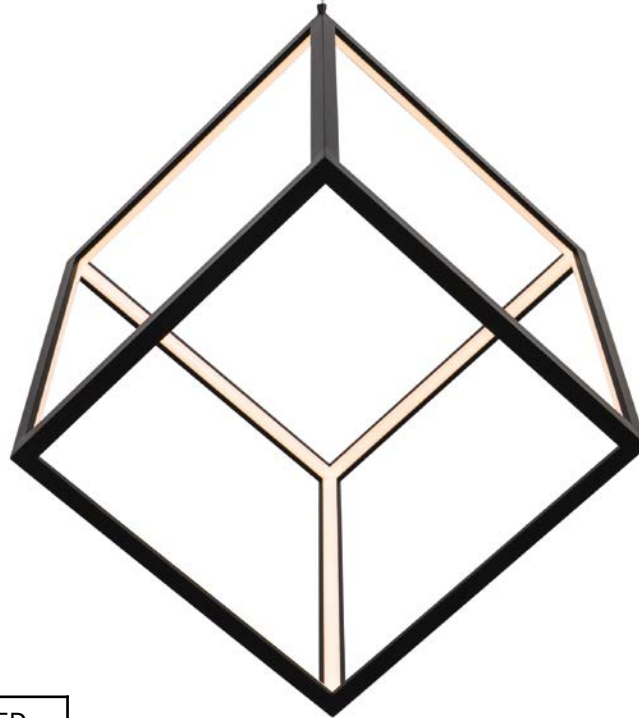

Rubix

LED Pendant Range

LED

Specifications

28W and 35W LED Pendant
Matt Black with Acrylic Diffuser
Clear Cord

Dimensions

28W: D40cm x H40cm
Canopy: D14.5cm x H6.5cm
Suspension: 200cm

35W: D50cm x H50cm
Canopy: D18cm x H9cm
Suspension: 200cm

Wattage	28W LED	35W LED
Colour Temp	3000K	3000K
Lumens	2200Lm	2800Lm
Dimmable	No	No

Model No.	Description	Colour	Globe
ML8228BLK	LED Pendant	Matt Black	28W LED / 2200Lm
ML8235BLK	LED Pendant	Matt Black	35W LED / 2800Lm