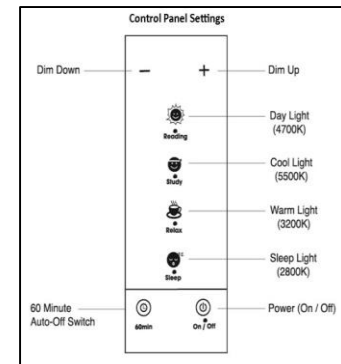

Flick

LED Task Lamp

Specifications

LED Task Lamp in Matt Black or Gloss White
Fully Adjustable and Compact Design
Continuous Touch Dimming
Colour Temperature Changing
60 Minute Auto-Off Switch

Dimensions

OH: 45cm
Base: D18.5xH1.5cm

Wattage	7W LED
Colour Temp	2800K / 3200K / 5500K / 4700K
Lumens	470Lm
Dimmable	Yes

Output: Max 12VDC, 1A

*Note: This product is not suitable for charging high powered products such as tablets

USB Port

Model No.	Description	Colour	Globe
A18711	LED Task Lamp	BLK / WHT	7W LED / 470Lm